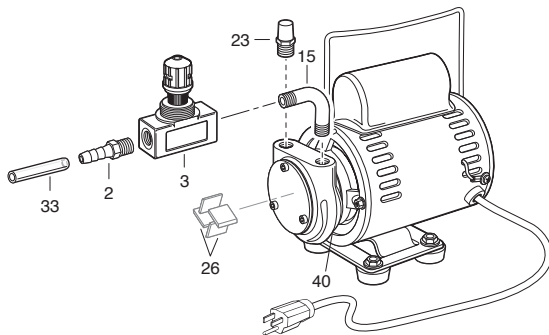

Jarless Sampling Pump
(9801, 9801-88)