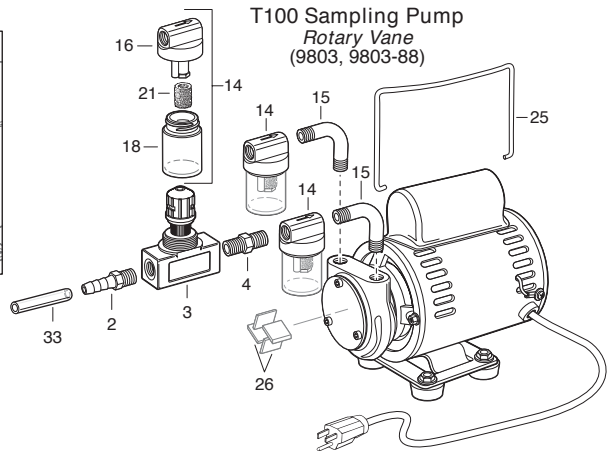

PRODUCT:

SAMPLING PUMPS

PART NUMBER:

9801 (JARLESS WITH STAND)
 9801-88 (JARLESS WITHOUT STAND)
 9800, 9800-88, 9803, 9803-88, 9803M, 9803-88M,
 9804-88, 9805, 9805-88 - DISCONTINUED

T100M Sampling Pump
 Rotary Vane
 (9803M, 9803-88M)