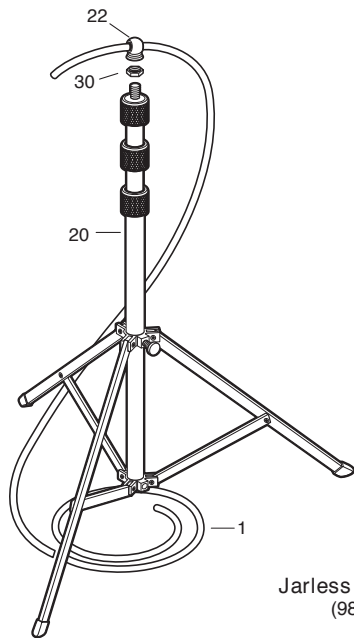

PRODUCT:

SAMPLING PUMPS

PART NUMBER:

9801 (JARLESS WITH STAND)
 9801-88 (JARLESS WITHOUT STAND)
 9800, 9800-88, 9803, 9803-88, 9803M, 9803-88M,
 9804-88, 9805, 9805-88 - DISCONTINUED

T100M Sampling Pump
 Rotary Vane
 (9803M, 9803-88M)