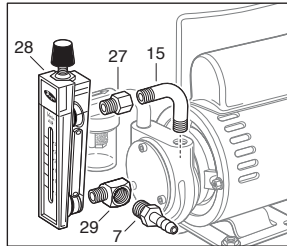

PRODUCT:

SAMPLING PUMPS

PART NUMBER:

9801 (JARLESS WITH STAND)
 9801-88 (JARLESS WITHOUT STAND)
 9800, 9800-88, 9803, 9803-88, 9803M, 9803-88M,
 9804-88, 9805, 9805-88 - DISCONTINUED

T100M Sampling Pump
 Rotary Vane
 (9803M, 9803-88M)