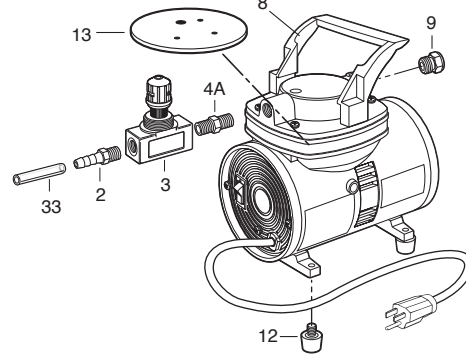

Diaphragm Sampling Pump
(9805, 9805-85)