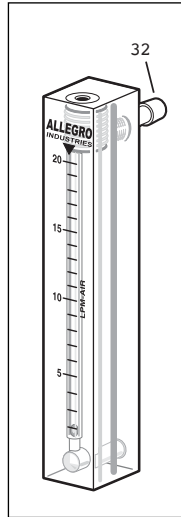

PRODUCT:	SAMPLING PUMP ACCESSORIES
PART NUMBER:	9804-03 (FLOW METER) 9804-14, 9804-16, 9804-17 (LEAD, PCM, TEM CASSETTES) 9804-20, 9804-21 (M2 CASSETTES)

Flow Meters

Cassettes

M2

KEY	PART #	DESCRIPTION	KEY	PART #	DESCRIPTION	KEY	PART #	DESCRIPTION
	9800	D2 Moldlite Sampling Pump w/ Stand (DISCONTINUED)	4	9804-22	Hex Nipple	25	9803-05	Handle
	9801	Jarless Sampling Pump w/ Stand	4a	9805-22	Hex Nipple	26	9803-30S	Vanes (Set of 4)
	9801-88	Jarless Sampling Pump w/o Stand	5	9804-69	Acorn Nut	27	9803-88MC	Adapter
	9803	T100 Rotary Vane Sampling Pump w/ Stand (DISCONTINUED)	6	9804-06	Rubber Feet	28	9803-88BA	Flow Meter (5-30 LPM)
	9803-88	T100 Rotary Vane Sampling Pump w/o Stand (DISCONTINUED)	7	9803-88MB	Hose Barb	29	9872-18	Adapter
	9803M	T100M Rotary Vane Sampling Pump w/ Stand (DISCONTINUED)	8	9805-15	Handle	30	9804-08C	Stand Top Nut
	9803-88M	T100M Rotary Vane Sampling Pump w/o Stand (DISCONTINUED)	9	9805-12	Exhaust Muffler	31	9804-03A	Flow Meter w/o Adapter (0-20 LPM)
	9804	A100 High Volume Sampling Pump w/Stand (DISCONTINUED)	10	9804-05	Handle	32	9804-03B	Barb
	9804-88	A100 Sampling Pump w/ Stand (DISCONTINUED)	11	9804-41S	Vanes (Set of 4)	33	9804-07G	Poly Tube (4")
	9805	Diaphragm Sampling Pump w/ Stand (DISCONTINUED)	12	9805-14	Feet	34	9804-19	Adapter
	9805-88	Diaphragm Sampling Pump w/o Stand (DISCONTINUED)	13	9805-13	Diaphragm	35	9804-20	M2 Multi-Mold Cassette (Box of 25 Cassettes/50 Samples)
	1	9804-07 Tubing (5 feet)	14	9804-71	Muffler Assembly		9804-21	M2 Multi-Mold Cassette (Box of 5 Cassettes/10 Samples)
	2	9804-24 Hose Barb	15	9804-25	Elbow		36	9804-14 Lead Cassette (50/Box)
	3	9804-04 Variable Flow Regulator	16	9804-72	Muffler Base		37	9804-17 TEM Cassette (50/Box)
			17	9804-01	Filter Element		38	9804-16 PCM Cassette (50/Box)
			18	9804-02	Filter Jar (Glass)		39	9801-L Barb
			19	9800-54	Feet		40	9801-06 Filter (Foam) NOT SHOWN
			20	9804-08	Stand			9804-02B Filter Jar (Plastic)
			21	9803-06	Filter Element			Accessories (Not Shown)
			22	9804-08B	Stand Knob			9804-07B Tubing (100 Feet)
			23	9800-52	Exhaust Filter			
			24	9800-53	O-ring and Fastener			