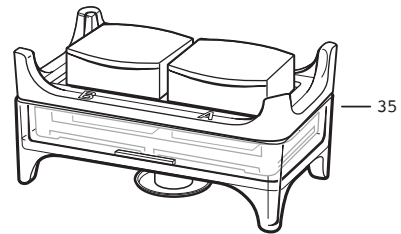

PRODUCT:	SAMPLING PUMP ACCESSORIES
PART NUMBER:	9804-03 (FLOW METER) 9804-14, 9804-16, 9804-17 (LEAD, PCM, TEM CASSETTES) 9804-20, 9804-21 (M2 CASSETTES)

Flow Meters

Cassettes

M2

KEY	PART #	DESCRIPTION	KEY	PART #	DESCRIPTION	KEY	PART #	DESCRIPTION
	9800	D2 Moldlite Sampling Pump w/ Stand (DISCONTINUED)	4	9804-22	Hex Nipple	25	9803-05	Handle
	9801	Jarless Sampling Pump w/ Stand	4a	9805-22	Hex Nipple	26	9803-30S	Vanes (Set of 4)
	9801-88	Jarless Sampling Pump w/o Stand	5	9804-69	Acorn Nut	27	9803-88MC	Adapter
	9803	T100 Rotary Vane Sampling Pump w/ Stand (DISCONTINUED)	6	9804-06	Rubber Feet	28	9803-88BA	Flow Meter (5-30 LPM)
	9803-88	T100 Rotary Vane Sampling Pump w/o Stand (DISCONTINUED)	7	9803-88MB	Hose Barb	29	9872-18	Adapter
	9803M	T100M Rotary Vane Sampling Pump w/ Stand (DISCONTINUED)	8	9805-15	Handle	30	9804-08C	Stand Top Nut
	9803-88M	T100M Rotary Vane Sampling Pump w/o Stand (DISCONTINUED)	9	9805-12	Exhaust Muffler	31	9804-03A	Flow Meter w/o Adapter (0-20 LPM)
	9804	A100 High Volume Sampling Pump w/Stand (DISCONTINUED)	10	9804-05	Handle	32	9804-03B	Barb
	9804-88	A100 Sampling Pump w/ Stand (DISCONTINUED)	11	9804-41S	Vanes (Set of 4)	33	9804-07G	Poly Tube (4")
	9805	Diaphragm Sampling Pump w/ Stand (DISCONTINUED)	12	9805-14	Feet	34	9804-19	Adapter
	9805-88	Diaphragm Sampling Pump w/o Stand (DISCONTINUED)	13	9805-13	Diaphragm	35	9804-20	M2 Multi-Mold Cassette (Box of 25 Cassettes/50 Samples)
	1	9804-07 Tubing (5 feet)	14	9804-71	Muffler Assembly		9804-21	M2 Multi-Mold Cassette (Box of 5 Cassettes/10 Samples)
	2	9804-24 Hose Barb	15	9804-25	Elbow		36	9804-14 Lead Cassette (50/Box)
	3	9804-04 Variable Flow Regulator	16	9804-72	Muffler Base		37	9804-17 TEM Cassette (50/Box)
			17	9804-01	Filter Element		38	9804-16 PCM Cassette (50/Box)
			18	9804-02	Filter Jar (Glass)		39	9801-L Barb
			19	9800-54	Feet		40	9801-06 Filter (Foam) NOT SHOWN
			20	9804-08	Stand			9804-02B Filter Jar (Plastic)
			21	9803-06	Filter Element			Accessories (Not Shown)
			22	9804-08B	Stand Knob			9804-07B Tubing (100 Feet)
			23	9800-52	Exhaust Filter			
			24	9800-53	O-ring and Fastener			