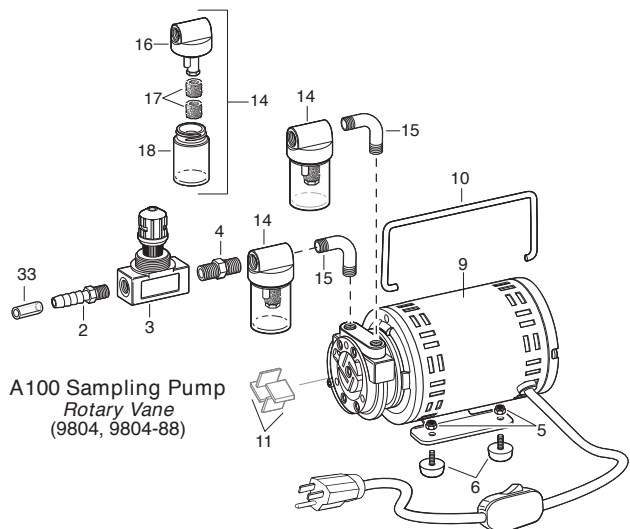

A100 Sampling Pump
Rotary Vane
(9804, 9804-88)